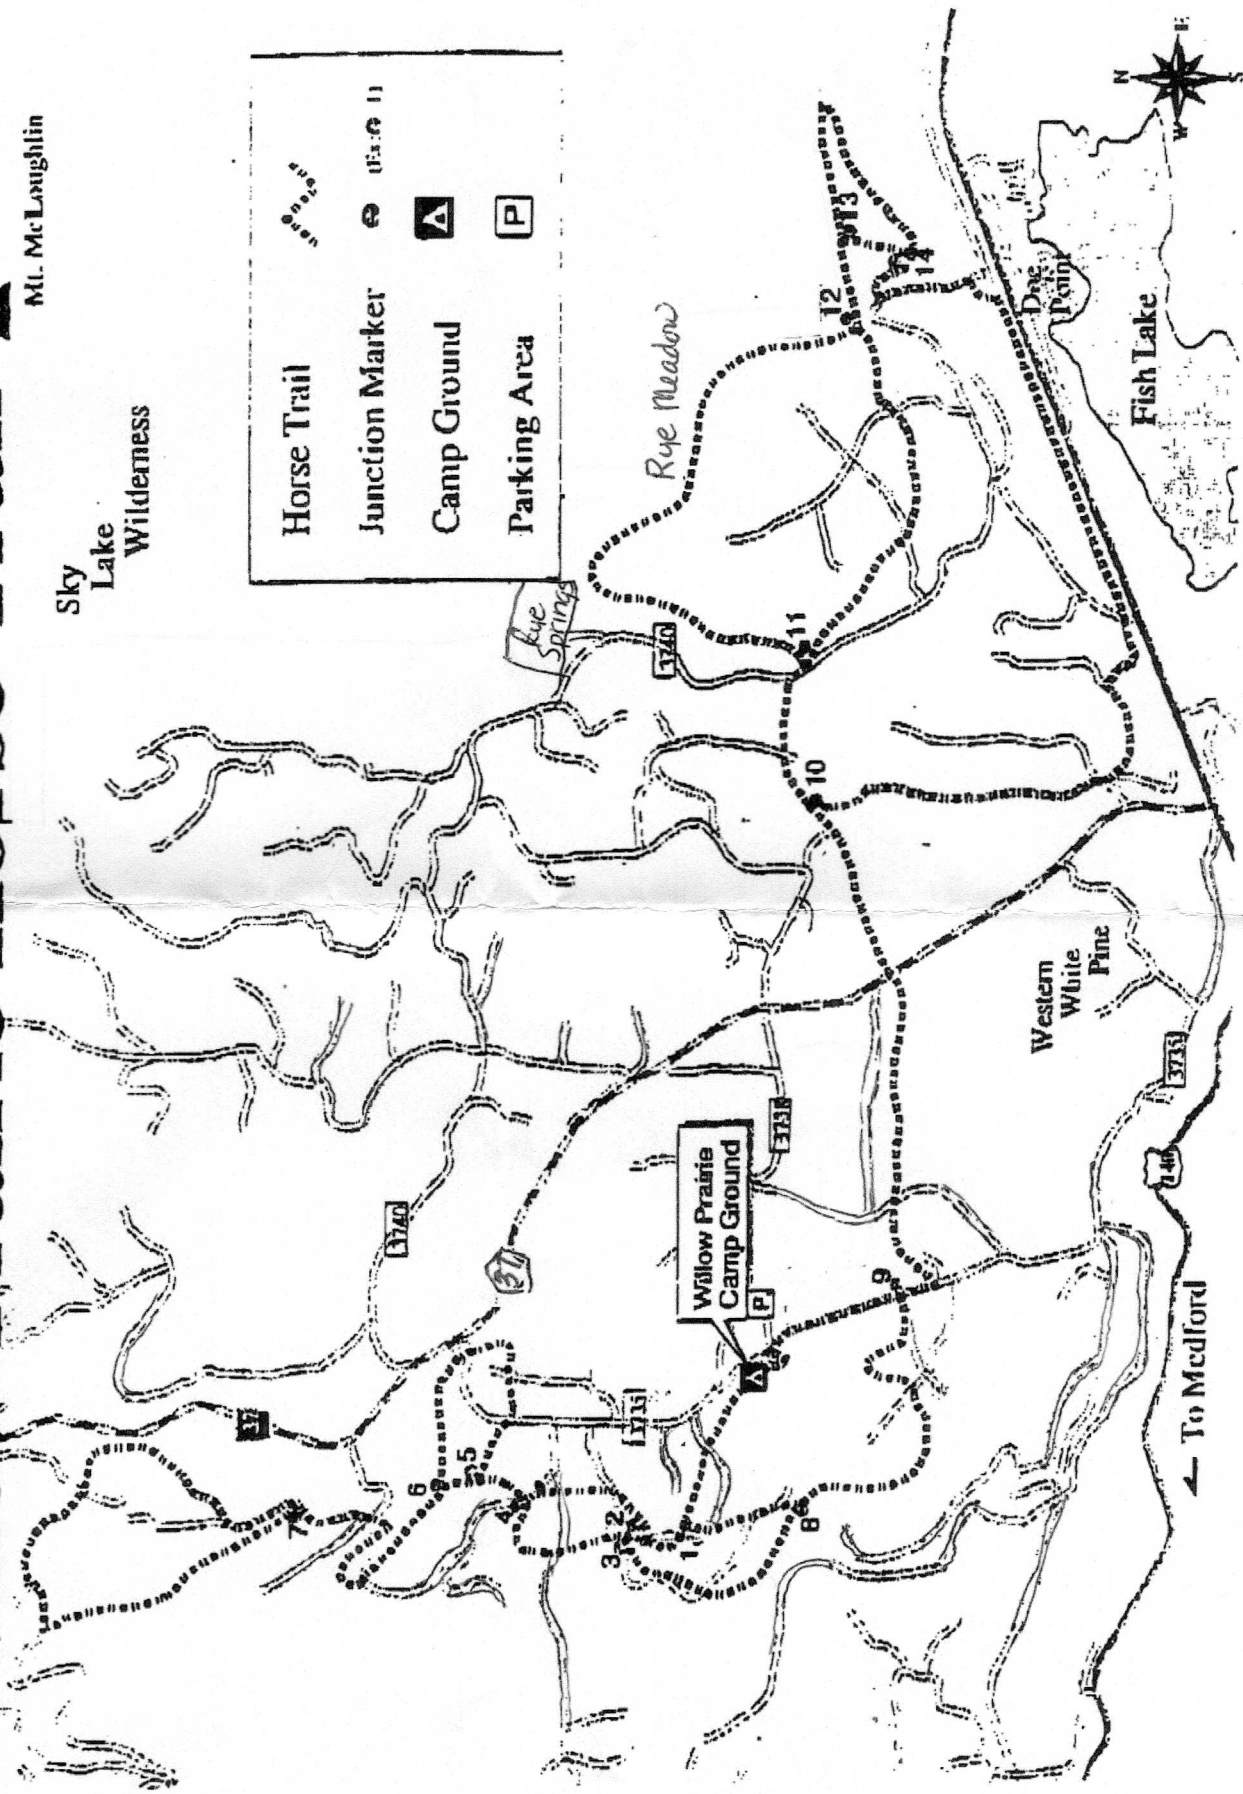

To Butte Falls

# Willow Prairie Horse Trail

M.L. McLoughlin

Sky  
Lake  
Wilderness

Horse Trail	Junction Marker	Camp Ground	Parking Area

To Medford